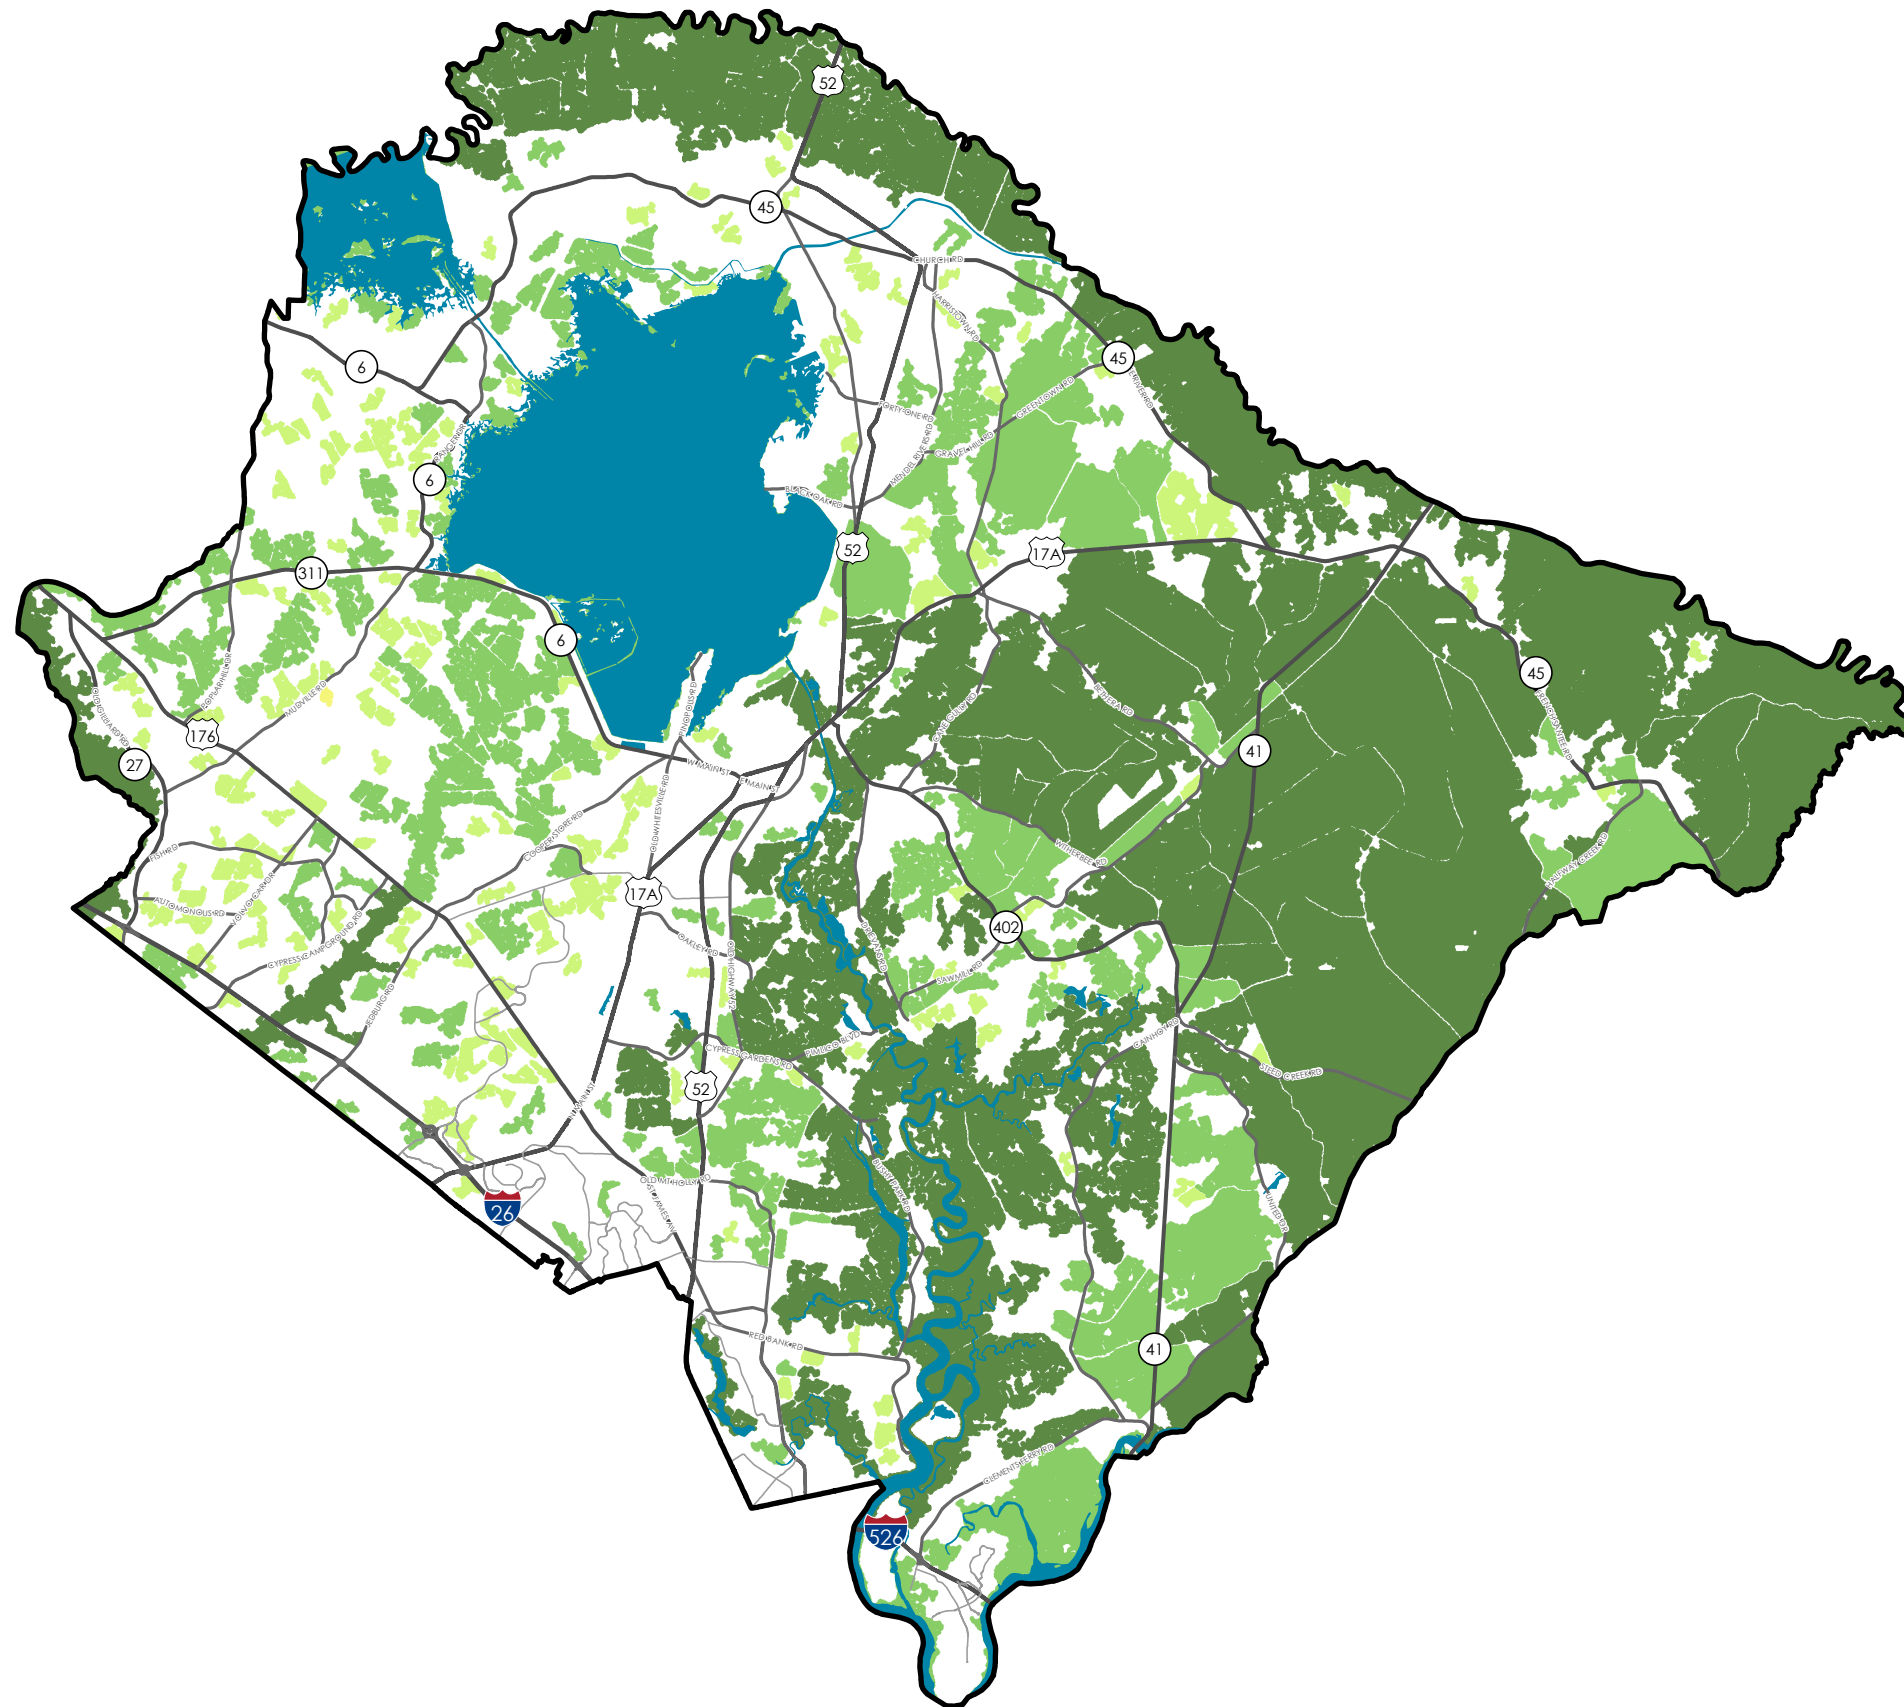

# 2014 Green Infrastructure Intact Habitat Cores Ranking

South Carolina Green Infrastructure Plan

## Habitat Core Scores

1 (Lowest)

2

3

4

5 (Highest)

Water

County Boundary

## Road Types

Major

Minor

Suburban

0 2.5 5 10 Miles