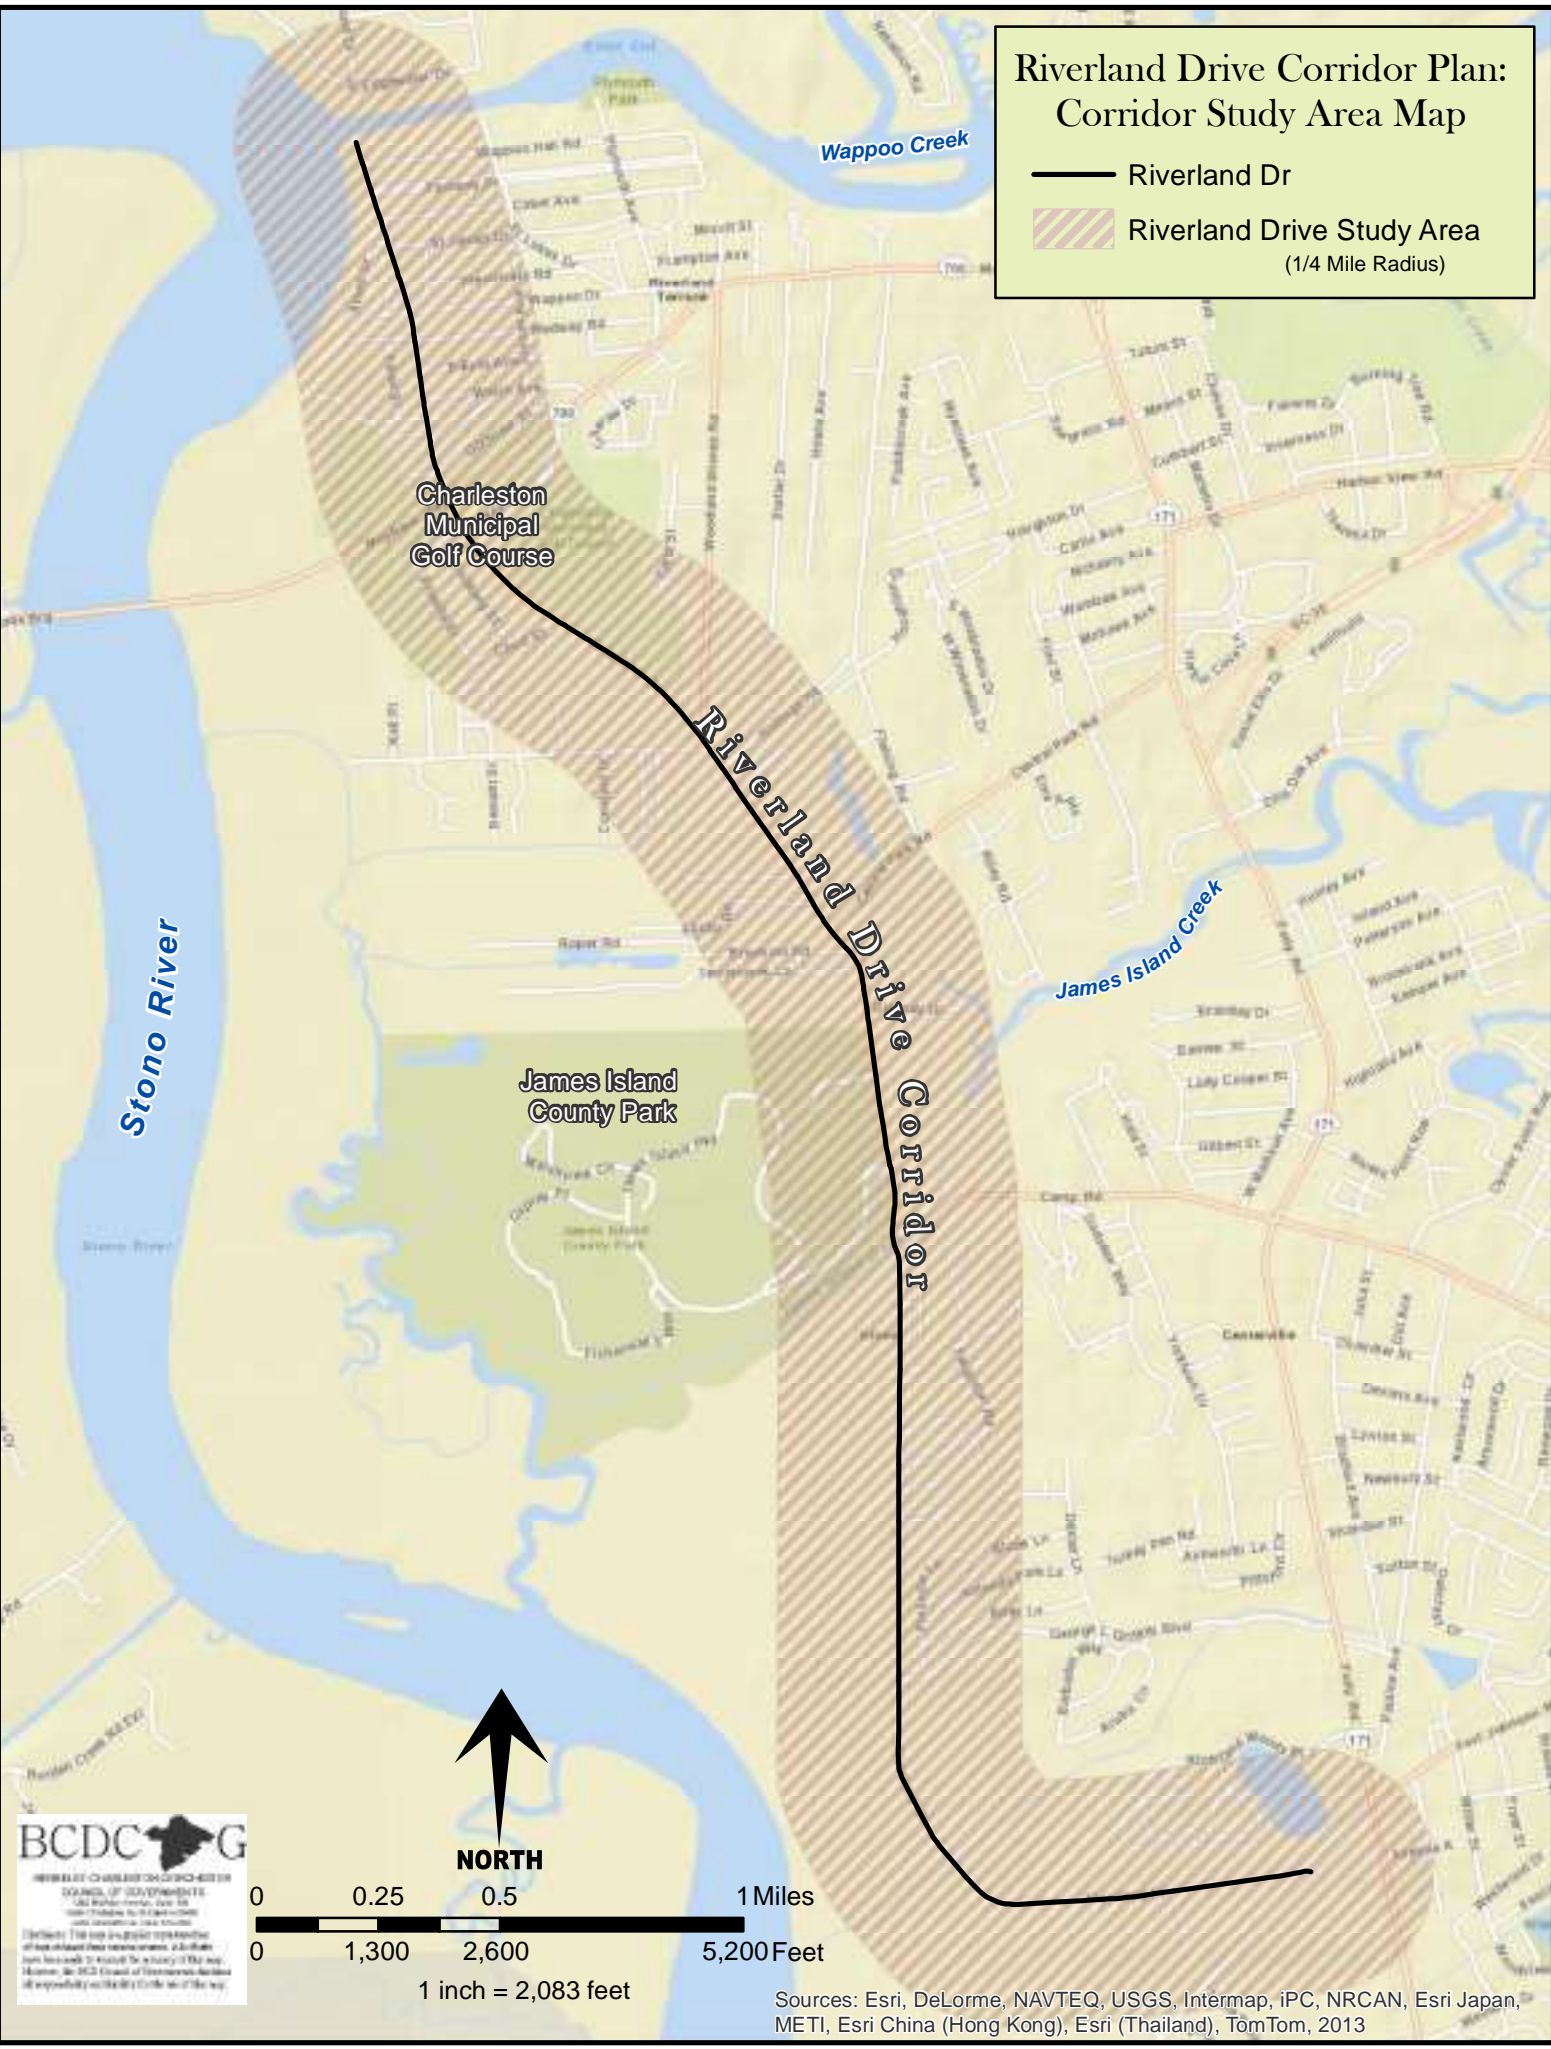

Riverland Drive Corridor Plan: Corridor Study Area Map

-  Riverland Dr
-  Riverland Drive Study Area
(1/4 Mile Radius)

Sources: Esri, DeLorme, NAVTEQ, USGS, Intermap, iPC, NRCAN, Esri Japan, METI, Esri China (Hong Kong), Esri (Thailand), TomTom, 2013