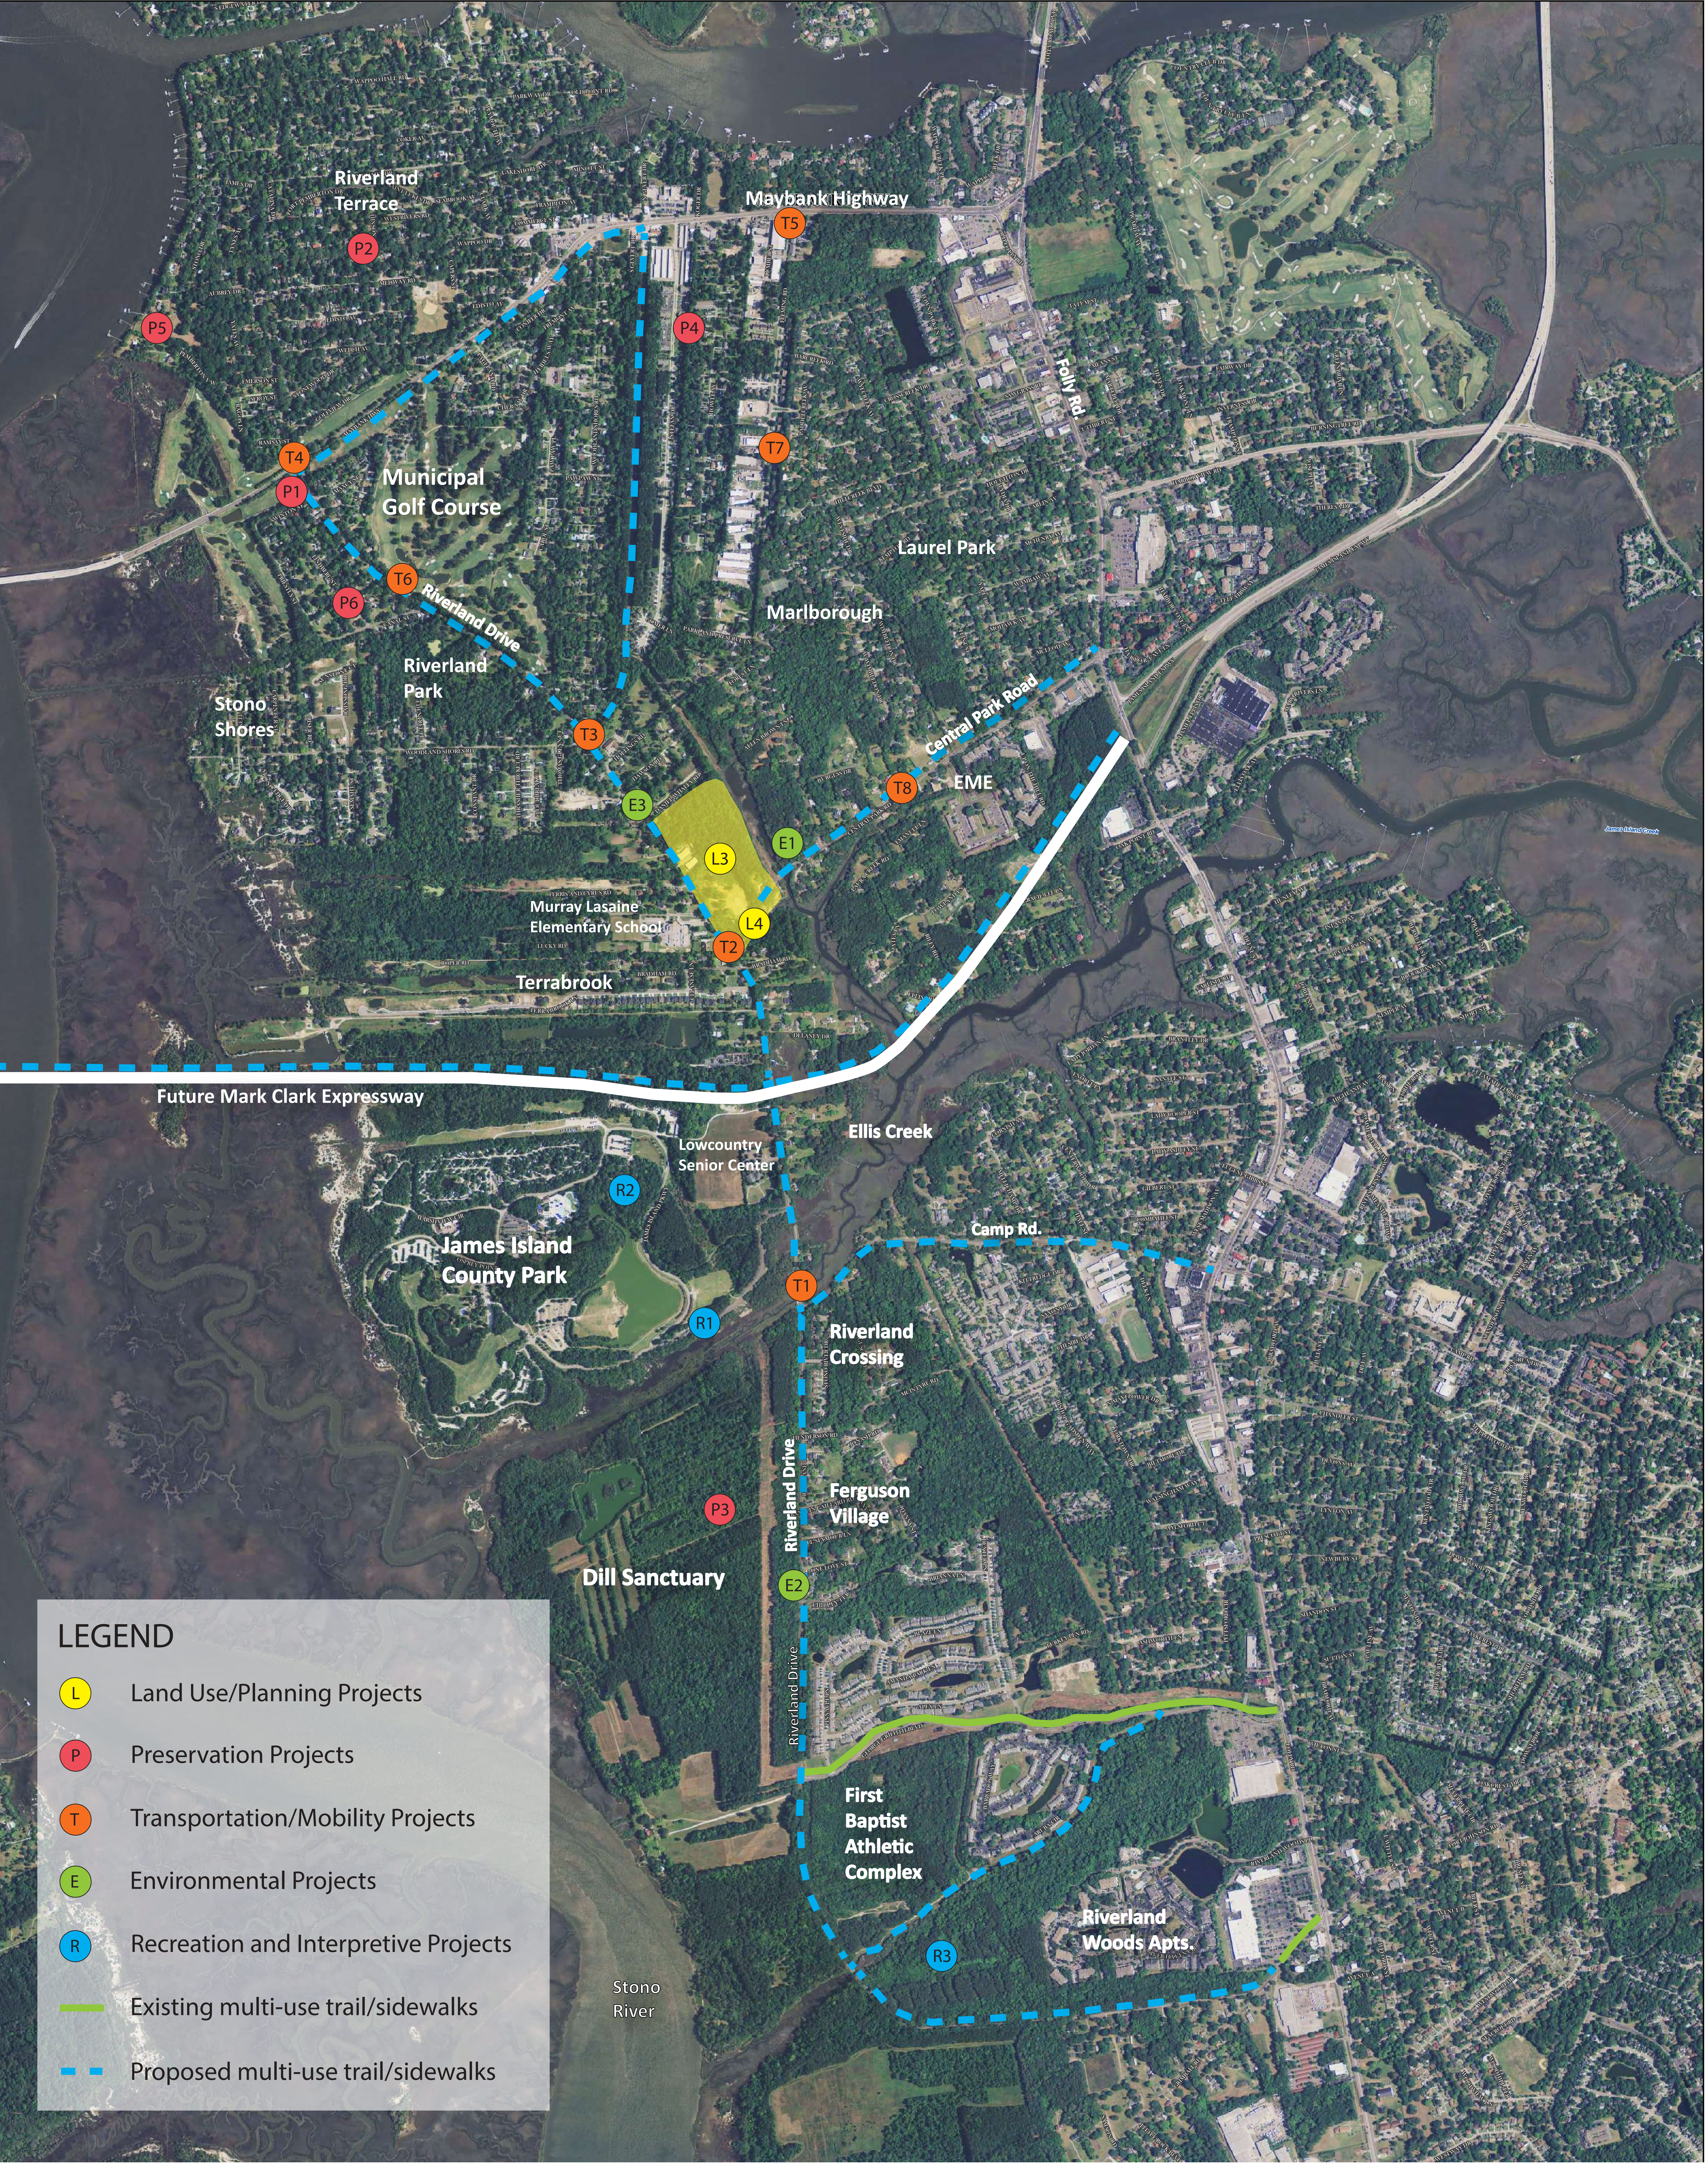

Riverland Drive CMP - Proposed Implementation Strategies/Projects

LEGEND

- Land Use/Planning Projects
- Preservation Projects
- Transportation/Mobility Projects
- Environmental Projects
- Recreation and Interpretive Projects
- Existing multi-use trail/sidewalks
- - - Proposed multi-use trail/sidewalks